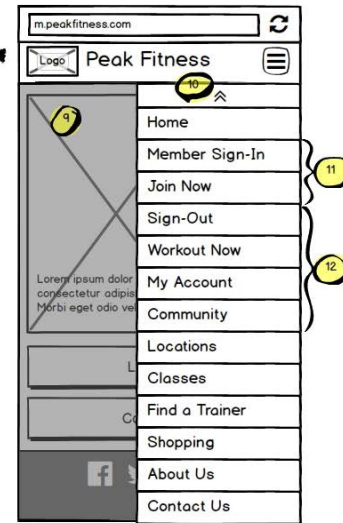

Wire Frames

Peak Fitness Mobile Home - Pre-Login

1. 1 Header bar with logo, and menu button remains visible on all pages, locked to the top even when scrolling.
2. 2 Hamburger Menu, visible on all pages, holding all Top Navigation (Home, Locations, Classes, Personal Trainers, Shopping, About Peak Fitness, Contact Us, Member Log in, Etc.)
3. 3 Existing Member Log In - Links to Log In Modal Window
4. 4 Promotional Image with optional text
5. 5 Join Now Button - Encouraging New Membership. Links to Registration page.
6. 6 Locations Button - Links to Locations Page
7. 7 Contact Us Button - links to Contact Us Page
8. 8 Footer - Social Media Links

1. 9 Active screen "grays out" when the menu has been opened, except for the header bar at the very top.
2. 10 User may touch the arrow icon or the Hamburger Menu icon to close the menu and return to the page they were on.
3. 11 Menu options "Member Sign-In" and "Join Now" only apply to pre-logged-in users, so they will not be included in the menu for logged-in users.
4. 12 Menu options "Sign-Out", "Work-Out Now", "My Account", and "Community" only apply to logged-in users, so they will not be included in the menu for pre-logged-in users.

1. 13 After successful login, members will be taken to the "My Progress" page. Unsuccessful logins will result in the modal window refreshing to indicate it was a failed login.

Member Sign-In ✕

Invalid login, please try again

Username

Password

Not yet a member?