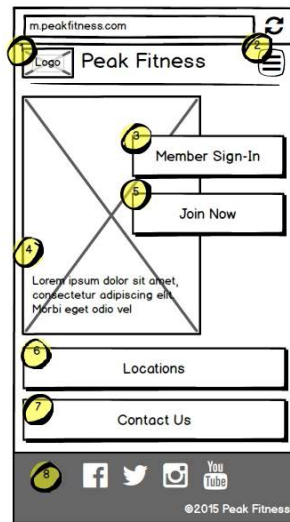

Wire Frames

Peak Fitness Mobile Home - Pre-Login

1. 1 Header bar with logo, and menu button remains visible on all pages, locked to the top even when scrolling.
2. 2 Hamburger Menu, visible on all pages, holding all Top Navigation (Home, Locations, Classes, Personal Trainers, Shopping, About Peak Fitness, Contact Us, Member Log in, Etc.)
3. 3 Existing Member Log In - Links to Log In Modal Window
4. 4 Promotional Image with optional text
5. 5 Join Now Button - Encouraging New Membership. Links to Registration page.
6. 6 Locations Button - Links to Locations Page
7. 7 Contact Us Button - links to Contact Us Page
8. 8 Footer - Social Media Links

1. 9 Active screen "grays out" when the menu has been opened, except for the header bar at the very top.
2. 10 User may touch the arrow icon or the Hamburger Menu icon to close the menu and return to the page they were on.
3. 11 Menu options "Member Sign-In" and "Join Now" only apply to pre-logged-in users, so they will not be included in the menu for logged-in users.
4. 12 Menu options "Sign-Out", "Work-Out Now", "My Account", and "Community" only apply to logged-in users, so they will not be included in the menu for pre-logged-in users.

1. 13 After successful login, members will be taken to the "My Progress" page. Unsuccessful logins will result in the modal window refreshing to indicate it was a failed login.

Member Sign-In ✕

Invalid login, please try again

Username

Password

Not yet a member?